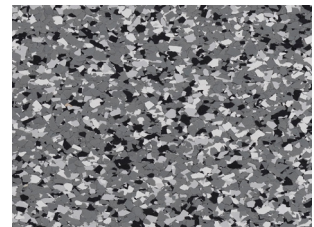

1/4 " FLAKES

DALMATIAN

MIDNIGHT

SHALE

LAKESHORE

STREAMBED

MATRIX

WILDERNESS

CHESTNUT

This reproduction approximates actual colors and patterns. Slight variations may be encountered on actual projects. Make approvals from physical sample and job site mock-up.

DECODUR FLAKE

CONTEMPORARY BLENDS COLOR GUIDE

SIKAFLOOR® DECORATIVE FLOORING SYSTEMS

1/8 " FLAKES

DALMATIAN

MIDNIGHT

SHALE

LAKESHORE

STREAMBED

MATRIX

WILDERNESS

VICTORIA

STARLIGHT

PEBBLE

HORIZON

COULEE

GRAYSTOKE

PUMICITE