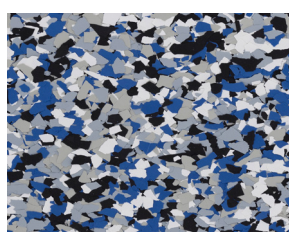

DECODUR FLAKE

CONTEMPORARY BLENDS COLOR GUIDE

SIKAFLOOR DECORATIVE FLOORING SYSTEMS

Sikafloor DecoDur® Flake Contemporary Blends are a fusion of vinyl chips that follow modern design trends without being trendy. Available in 1/4-inch or 1/8-inch flake sizes, DecoDur Flake Blends easily compliment any décor. Custom flake sizes and color blends are available by contacting a local Sikafloor representative.

1/4 " FLAKES

DALMATIAN

MIDNIGHT

SHALE

LAKESHORE

STREAMBED

MATRIX

WILDERNESS

VICTORIA

STARLIGHT

PEBBLE

HORIZON

COULEE

GRAYSTOKE

PUMICTE

ZODIAC

CHESTNUT

This reproduction approximates actual colors and patterns. Slight variations may be encountered on actual projects. Make approvals from physical sample and job site mock-up.

DECODUR FLAKE

CONTEMPORARY BLENDS COLOR GUIDE