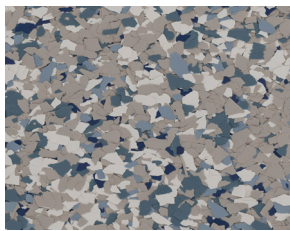

DECODUR FLAKE

CONTEMPORARY BLENDS COLOR GUIDE

SIKAFLOOR DECORATIVE FLOORING SYSTEMS

Sikafloor DecoDur® Flake Contemporary Blends are a fusion of vinyl chips that follow modern design trends without being trendy. Available in 1/4-inch or 1/8-inch flake sizes, DecoDur Flake Blends easily compliment any décor. Custom flake sizes and color blends are available by contacting a local Sikafloor representative.

1/4 " FLAKES

DALMATIAN

MIDNIGHT

SHALE

LAKESHORE

STREAMBED

MATRIX

WILDERNESS

VICTORIA

STARLIGHT

PEBBLE

HORIZON

COULEE

GRAYSTOKE

PUMICTE

ZODIAC

CHESTNUT

This reproduction approximates actual colors and patterns. Slight variations may be encountered on actual projects. Make approvals from physical sample and job site mock-up.

DECODUR FLAKE

CONTEMPORARY BLENDS COLOR GUIDE