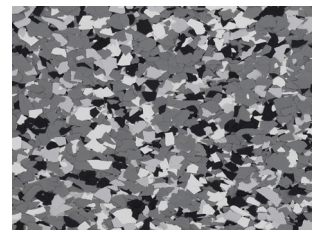

DECODUR FLAKE

CONTEMPORARY BLENDS COLOR GUIDE

SIKAFLOOR DECORATIVE FLOORING SYSTEMS

Sikafloor DecoDur® Flake Contemporary Blends are a fusion of vinyl chips that follow modern design trends without being trendy. Available in 1/4-inch or 1/8-inch flake sizes, DecoDur Flake Blends easily compliment any décor. Custom flake sizes and color blends are available by contacting a local Sikafloor representative.

1/4 " FLAKES

DALMATIAN

MIDNIGHT

SHALE

LAKESHORE

STREAMBED

MATRIX

WILDERNESS

VICTORIA

STARLIGHT

PEBBLE

HORIZON

COULEE

GRAYSTOKE

PUMICTE

ZODIAC

CHESTNUT

This reproduction approximates actual colors and patterns. Slight variations may be encountered on actual projects. Make approvals from physical sample and job site mock-up.

DECODUR FLAKE

CONTEMPORARY BLENDS COLOR GUIDE