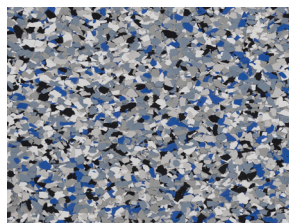

DECODUR FLAKE

CONTEMPORARY BLENDS COLOR GUIDE

SIKAFLOOR DECORATIVE FLOORING SYSTEMS

Sikafloor DecoDur® Flake Contemporary Blends are a fusion of vinyl chips that follow modern design trends without being trendy. Available in 1/4-inch or 1/8-inch flake sizes, DecoDur Flake Blends easily compliment any décor. Custom flake sizes and color blends are available by contacting a local Sikafloor representative.

1/4 " FLAKES

DALMATIAN

MIDNIGHT

SHALE

LAKESHORE

STREAMBED

MATRIX

WILDERNESS

CHESTNUT

This reproduction approximates actual colors and patterns. Slight variations may be encountered on actual projects. Make approvals from physical sample and job site mock-up.

DECODUR FLAKE

CONTEMPORARY BLENDS COLOR GUIDE

WILDERNESS

VICTORIA

STARLIGHT

PEBBLE

HORIZON

COULEE

GRAYSTOKE

PUMICITE