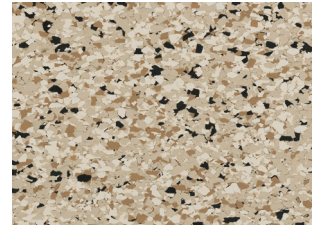

DECODUR FLAKE

CONTEMPORARY BLENDS COLOR GUIDE

SIKAFLOOR DECORATIVE FLOORING SYSTEMS

Sikafloor DecoDur® Flake Contemporary Blends are a fusion of vinyl chips that follow modern design trends without being trendy. Available in 1/4-inch or 1/8-inch flake sizes, DecoDur Flake Blends easily compliment any décor. Custom flake sizes and color blends are available by contacting a local Sikafloor representative.

CHESTNUT

This reproduction approximates actual colors and patterns. Slight variations may be encountered on actual projects. Make approvals from physical sample and job site mock-up.

DECODUR FLAKE

CONTEMPORARY BLENDS COLOR GUIDE

SIKAFLOOR® DECORATIVE FLOORING SYSTEMS

1/8 " FLAKES

DALMATIAN

MIDNIGHT

SHALE

LAKESHORE

STREAMBED

MATRIX

WILDERNESS

VICTORIA

STARLIGHT

PEBBLE

HORIZON

COULEE

GRAYSTOKE

PUMICITE