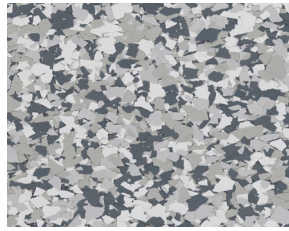

DECODUR FLAKE

CONTEMPORARY BLENDS COLOR GUIDE

SIKAFLOOR DECORATIVE FLOORING SYSTEMS

Sikafloor DecoDur® Flake Contemporary Blends are a fusion of vinyl chips that follow modern design trends without being trendy. Available in 1/4-inch or 1/8-inch flake sizes, DecoDur Flake Blends easily compliment any décor. Custom flake sizes and color blends are available by contacting a local Sikafloor representative.

1/4 " FLAKES

DALMATIAN

MIDNIGHT

SHALE

LAKESHORE

STREAMBED

MATRIX

WILDERNESS

VICTORIA

STARLIGHT

PEBBLE

HORIZON

COULEE

GRAYSTOKE

PUMICTE

ZODIAC

CHESTNUT

This reproduction approximates actual colors and patterns. Slight variations may be encountered on actual projects. Make approvals from physical sample and job site mock-up.

DECODUR FLAKE

CONTEMPORARY BLENDS COLOR GUIDE