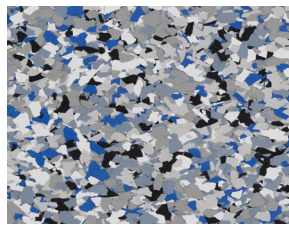

DECODUR FLAKE

CONTEMPORARY BLENDS COLOR GUIDE

SIKAFLOOR DECORATIVE FLOORING SYSTEMS

Sikafloor DecoDur® Flake Contemporary Blends are a fusion of vinyl chips that follow modern design trends without being trendy. Available in 1/4-inch or 1/8-inch flake sizes, DecoDur Flake Blends easily compliment any décor. Custom flake sizes and color blends are available by contacting a local Sikafloor representative.

1/4 " FLAKES

DALMATIAN

MIDNIGHT

SHALE

LAKESHORE

STREAMBED

MATRIX

WILDERNESS

VICTORIA

STARLIGHT

PEBBLE

HORIZON

COULEE

GRAYSTOKE

PUMICTE

ZODIAC

CHESTNUT

This reproduction approximates actual colors and patterns. Slight variations may be encountered on actual projects. Make approvals from physical sample and job site mock-up.

DECODUR FLAKE

CONTEMPORARY BLENDS COLOR GUIDE