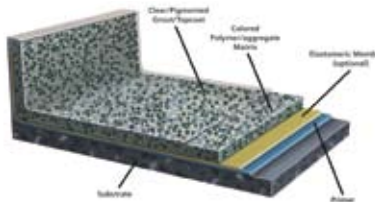

Trowel-Applied Quartz Flooring Systems

> QUARTZITE® 1100

A bold terrazzo alternative. Nominal 3/16" trowel-applied floor system consisting of high solids clear epoxy and multicolored, medium-sized, ceramic-coated quartz aggregate creates a well-defined pattern.

Broadcast Quartz Flooring Systems

> QUARTZITE® 2200

Quick build slurry/broadcast tweed. Nominal 1/8" slurry/broadcast system consisting of high solids clear epoxy and multicolored, fine grain, ceramic-coated quartz aggregate to produce a soft, varied tweed pattern.

> QUARTZITE® 3600

Decorative degrees of slip resistance. Nominal 3/16" single broadcast floor system consisting of 1/8" layer of Sikafloor EpoRok Epoxy Mortar topped with a single broadcast of high solids clear epoxy and multicolored, fine grain, ceramic-coated quartz aggregate produces a soft, varied tweed pattern. Customizable levels of slip resistance.

> QUARTZITE® 6000

Decorative degrees of slip resistance. Nominal 1/8" double broadcast floor system consisting of high solids clear epoxy and multicolored, fine grain, ceramic-coated quartz aggregate produces a soft, varied tweed pattern. Customizable levels of slip resistance.