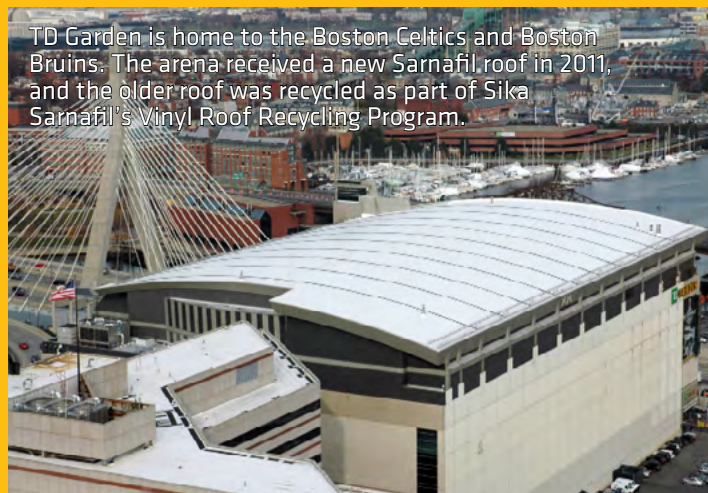

TD Garden is home to the Boston Celtics and Boston Bruins. The arena received a new Sarnafil roof in 2011, and the older roof was recycled as part of Sika Sarnafil's Vinyl Roof Recycling Program.

Los Angeles Airport, CA
Logan International Airport, MA
McCarran International Airport, NV
Miami International Airport, FL
Midway International Airport, IL
Minneapolis Intl. Airport, MN
North Battleford Airport, CAN
Northwest Airlines
O'Hare International Airport, IL
Palm Beach Intl. Airport, FL
Philadelphia Intl. Airport, PA
Sacramento Intl. Airport, CA
Sacramento Mather Airport, CA
Salt Lake City Intl. Airport, UT
Seattle-Tacoma Intl. Airport, WA
Southern Wisconsin Reg. Airport
St. Paul Downtown Airport, MN
Syracuse Hancock Intl. Airport, NY
Toronto Pearson Intl. Airport, CAN
United Airlines
United Parcel Service

ENERGY / POWER / COMMUNICATIONS

AT&T
Central Maine Power
Chemung WWTP
Commonwealth Edison
Duke Power
Eversource
General Electric
Gulf Power
Iowa Electric Light & Power
Johnson Controls
Lucent Technologies
Niagara Mohawk Power

Niagara Sewer District
Northwestern Bell Telephone
Pacific Bell
PacifiCorp
Pilgrim Nuclear Power Plant
Seabrook Nuclear Station
Southern California Edison
Southwestern Bell
Texas Utilities & Electrical
Utah Power & Light
Verizon New England
Western Electric
Westinghouse Electric
Wisconsin Electric Power

FEDERAL GOVERNMENT

Air Force Reserves
Air Mobility Command
AMTRAK
Army Corps of Engineers
Army Reserves
DECA - Defense Commissary Agency
Environmental Protection Agency
Federal Aviation Administration
Federal Bureau of Investigation
Federal Bureau of Prisons
General Services Administration
Jet Propulsion Laboratory
Lawrence Berkeley National Lab
Lawrence Livermore National Lab
National Aeronautics & Space Admin.
National Archives & Records Admin.
National Park Service
National Wildlife Health Center
NAVFAC
Navy Region South West
OSD - Office of Secretary of Defense
Otis Air Force Base
STRATCOM - Air Force Strategic Command
The Smithsonian Institute
United States Postal Service
US Air Force
US Army
US Coast Guard
US Department of Interior
US Department of Veterans Affairs
US Naval Academy
US Navy
US Treasury
USPFO - Army & Air National Guard
Walter Reed Medical Center