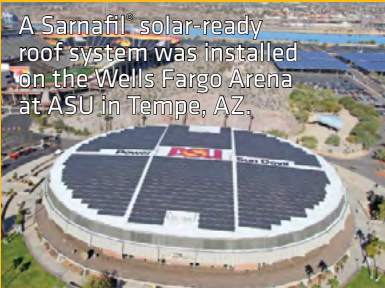

Appleton Medical Center, WI
Aurora Vista Del Mar Hospital, CA
Barnes Jewish Hospital, MO
Beth Israel Hospital, MA
Brenner Children's Hospital, NC
Brigham & Women's Hospital, MA
Caldwell Hospital, LA
Centennial Women's Med. Ctr., TN
Children's Hospital Los Angeles, CA
Clinton Memorial Hospital, OH
Crosby Memorial Hospital, MS
Desert View Medical Center, NV
Detroit Medical Center, MI
Dixie Regional Medical Center, UT
Eastern Maine Medical Center
Edmond Medical Center, OK
Elkhart General Hospital, IN
Evergreen Hospital, WA
Frisbie Memorial Hospital, NH
Golden Valley Memorial Hosp., MO
Green Oaks Hospital, TX
Hancock Medical Center, MS
Harborview Medical Center, WA
Harrisburg Hospital, PA
Hartford Hospital, CT
Henry Ford Health Systems, MI
Hoag Hospital, CA
Johns Hopkins, MD
Miami Valley Hospital, OH
Mount Sinai Medical Center, FL
Mountain View Hospital, UT
Munson Medical Center, MI
North Alabama Medical Center
Oakwood Hospital, MI
Ocala Regional Medical Center FL
Penn Medicine, PA
Penobscot Valley Hospital, ME
Phoenix Baptist Hospital, AZ
Providence Centralia Hospital, WA
Ronald Reagan UCLA Med. Ctr.
Saint Joseph's Hospital, NY
Saint Jude's Medical Center, CA
Salt Lake Regional Hospital, UT
Scott & White Hospitals, TX
Sentera Health Systems, VA
Southern Nevada Mental Health
Southern Reg. Medical Center, GA
St. John's Reg. Medical Center, CA
St. Louis Children's Hospital, MO
St. Luke's Hospital, IA

A Sarnafil solar-ready roof system was installed on the Wells Fargo Arena at ASU in Tempe, AZ.

St. Mary Mercy Hospital, MI
Swedish Orthopedic Institute, WA
Tenet Health, TX
Trinity Health System
Univ. of Maryland Medical Center
Univ. of New Mexico Children's Hospital
University of Utah Hospital
Valley Hospital of Alaska
Vancouver Clinics, WA
Wesley Medical Center, KS
Yale New Haven Hospital, CT

AIRPORTS / AIR TRANSPORTATION

American Airlines
ATCT-Houston International Airport, TX
Aurora Municipal Airport, IL
Bangor International Airport, ME
Calgary International Airport
Chautauqua County Airport, NY
Cherry Capital Airport, MI
Cuyahoga County Airport, OH
Dallas/Fort Worth Airport, TX
Edmonton International Airport, CAN
Federal Express
Fort Wayne International Airport, IN
JFK International Airport, NY
Knapp State Airport, VT