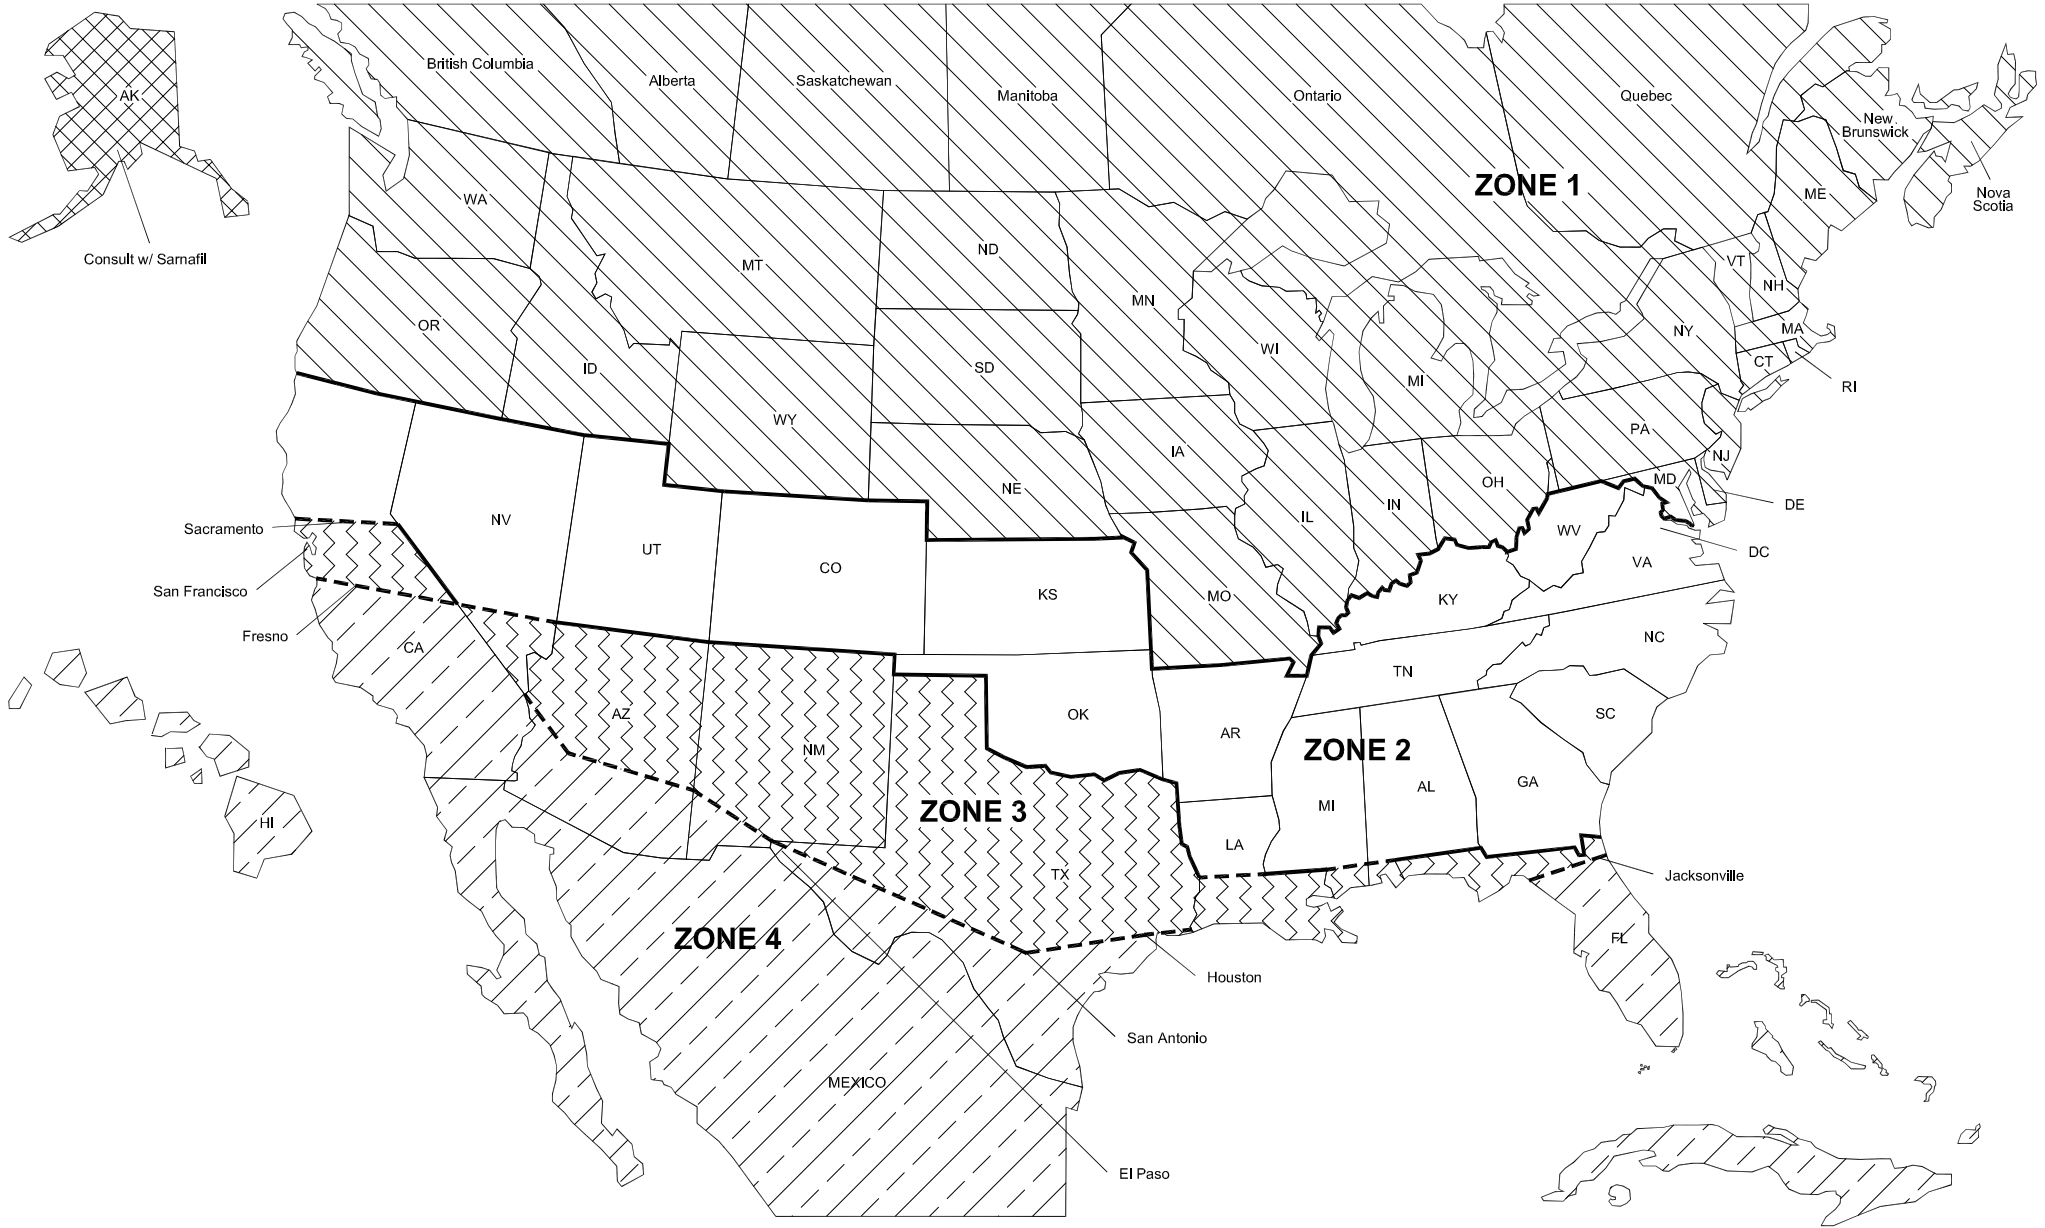

# COLD WEATHER REMINDERS

**BLACKOUT DATES FOR SIKACOAT & WATER BASED PRODUCTS**  
Zone 1: October 1st thru April 15th    Zone 3: November 1st thru March 1st  
Zone 2: October 15th thru April 1st    Zone 4: No Blackout Dates