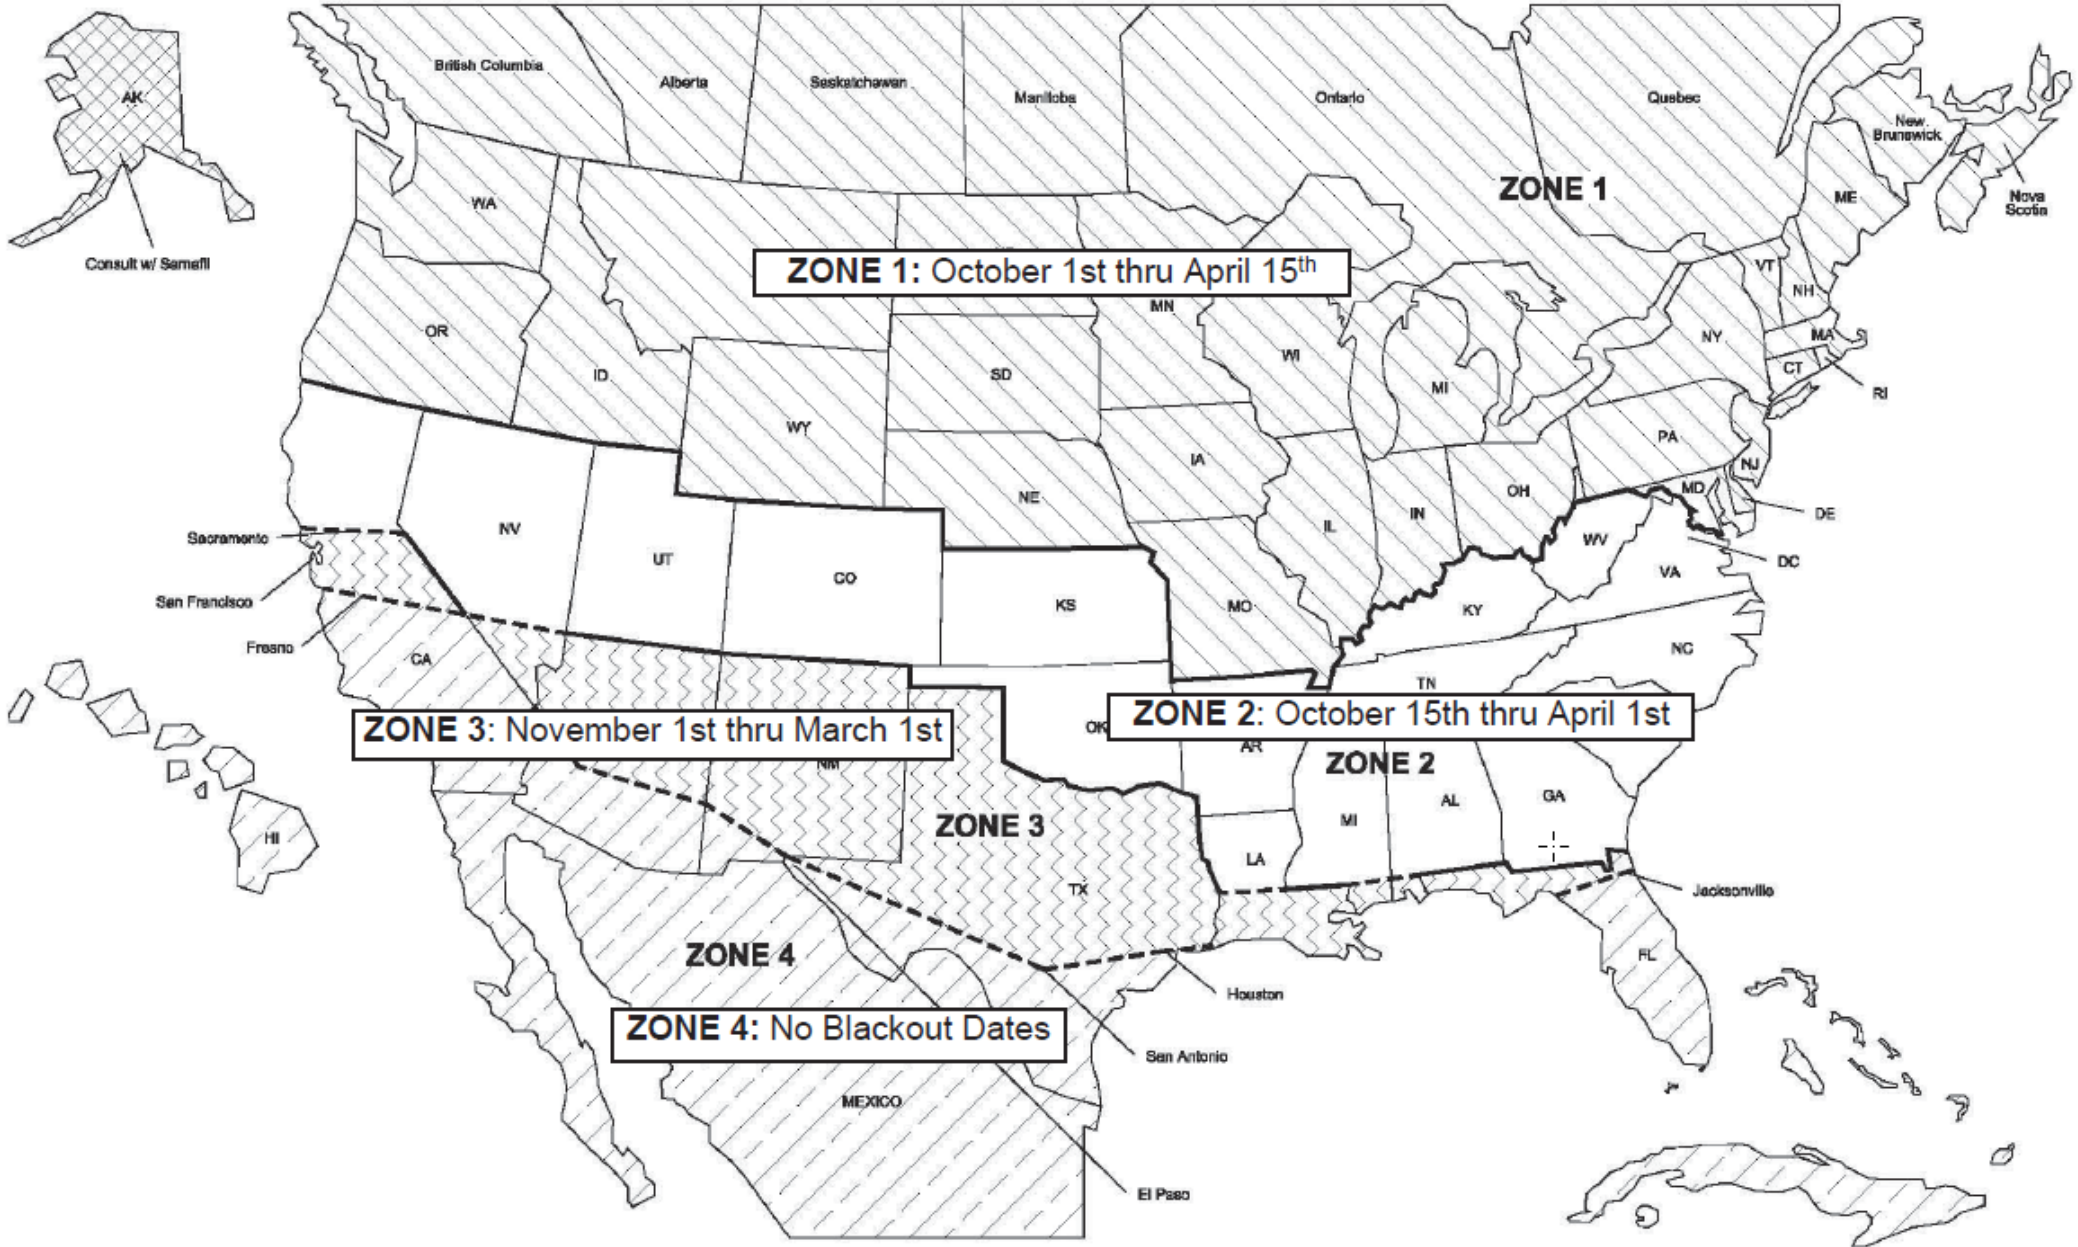

# COLD WEATHER REMINDERS

BLACKOUT DATES FOR WATER BASED PRODUCTS