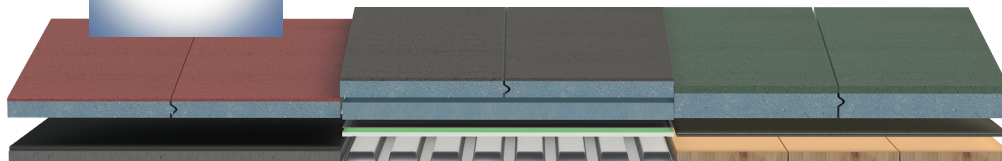

CAN YOUR ROOF WITHSTAND HAIL THIS SIZE?

OURS CAN...AND WE CAN PROVE IT!

Actual Size

3 1/2"

BALLAST & INSULATION ALL IN ONE!

LightGUARD® & HeavyGUARD®

Protected Membrane Roof Panels protect any waterproof membrane from the main causes of roof failures. Including hail.

It's a proven fact! In laboratory tests conducted at Jim D. Koontz & Associates, Inc., LightGUARD PMR Insulation Panels at 40°F withstood the impact of 2" diameter ice spheres traveling at 109 fps, while HeavyGUARD panels held their own against 3.5" ice spheres traveling at over 146 fps before cracking. Cracked, not failed as the pvc single-ply membrane under our HeavGUARD panels was never touched. The only damage was to the concrete surface of the T. Clear PMR panels. Nothing penetrated the insulation portion! To learn more about how T. Clear PMR panels can protect your roof from ultraviolet rays, temperature fluctuations, physical force, wind, and hail, visit our website at www.tclear.com or call us at 1-800-544-7398.

COSTS LESS THAN PAVERS & GREEN ROOFS

Tongue and groove design provides superior wind performance.

Available in Red, Gray, Green and Tan in 2" and 3" thicknesses