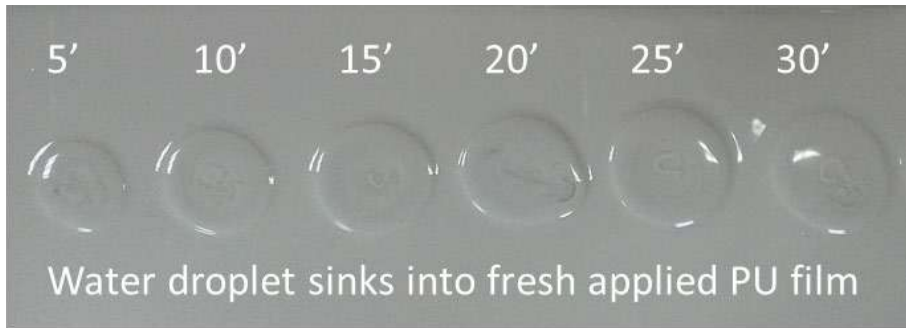

SIKALASTIC ROOFPRO

Moisture Triggered Cure

-RainProof within minutes

Standard PU