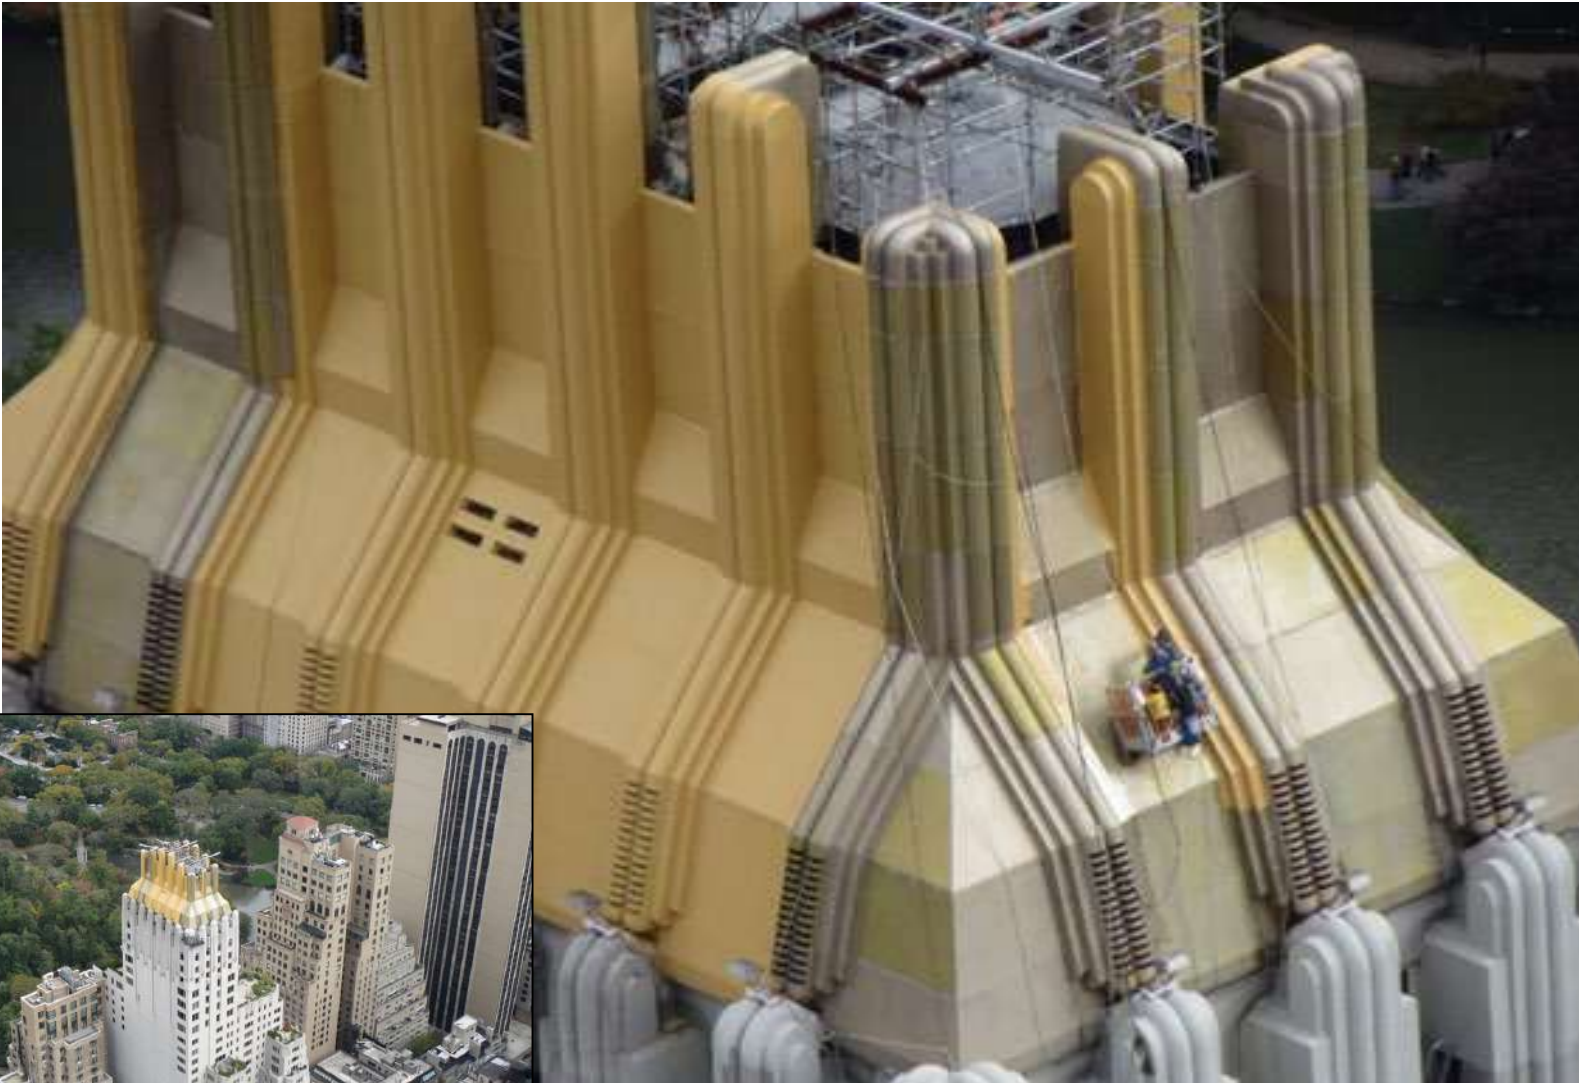

SIKALASTIC ROOFPRO

APPLICATIONS – 35+ YEARS OF EXPERIENCE

BUILDING TRUST