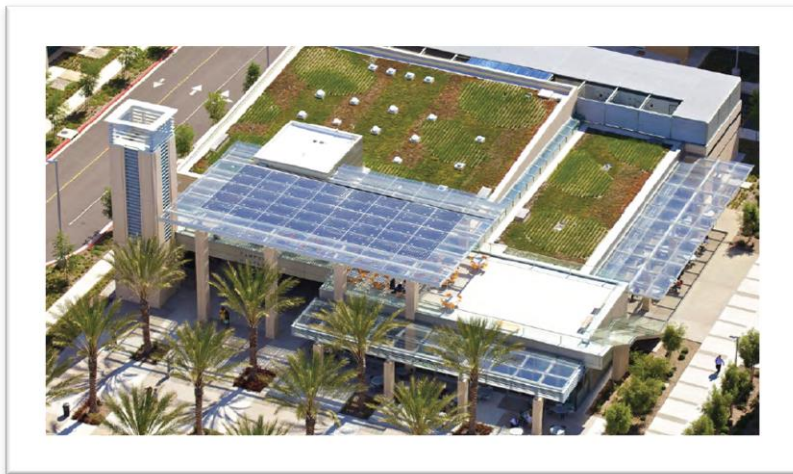

Sarnafil®

ROOFPOINT™ REGISTERED PROJECT

San Diego County Operations Center *San Diego, California*

PROJECT DESCRIPTION

The new San Diego County Operations Center is designed to be a symbol of sustainability for all of San Diego, and the building's roofing system features every key RoofPoint strategy available for building designers.

In addition to a roof designed to provide the ultimate in performance and life cycle endurance, this unique roof features a rooftop terrace, a vegetated green roof, and photovoltaic solar panel array on trellises, which also serve to produce shading.

ABOUT ROOFPOINT

RoofPoint is a voluntary, consensus-based green rating system developed by the Center for Environmental Innovation in Roofing to provide a means for roofing contractors, building managers and designers to select roof systems based on long-term energy and environmental benefits. RoofPoint provides a simple, transparent and professional measure to validate that new and replacement roof systems are designed, installed and maintained in accordance with the most current sustainable best practices.

ROOF SIZE: 12,250 SQ. FT.

PROJECT SUBMITTED BY: STEPHEN BURKE

PROJECT CONTACT

For more information on this project please contact Stephen Burke at burke.stephen@us.sika.com, or call Stephen at 781.828.5400.